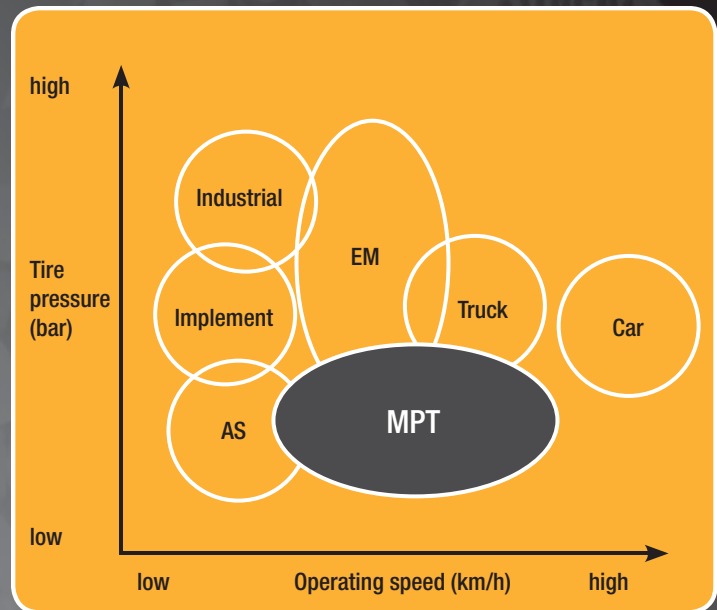

Features / Benefits

- A blend of industrial, agricultural, truck, and passenger car tires combined into a single, multi-purpose radial tire
- Outstanding on-road / off-road capability
- High load-carrying capacity at up to highway speeds
- Heavy-duty, highly flexible carcass
- Steel-reinforced carcass, tread, and side-walls
- Self-cleaning, high-traction tread designs
- Can be run with or without tube
- Run-flat system compatible
- Central inflation system compatible

- Ideal for on/off road vehicles including expedition campers and pickup trucks, tactical military vehicles, maintenance or utility vehicles, brushfighter trucks, compact wheel loaders, and other small construction equipment

Continental